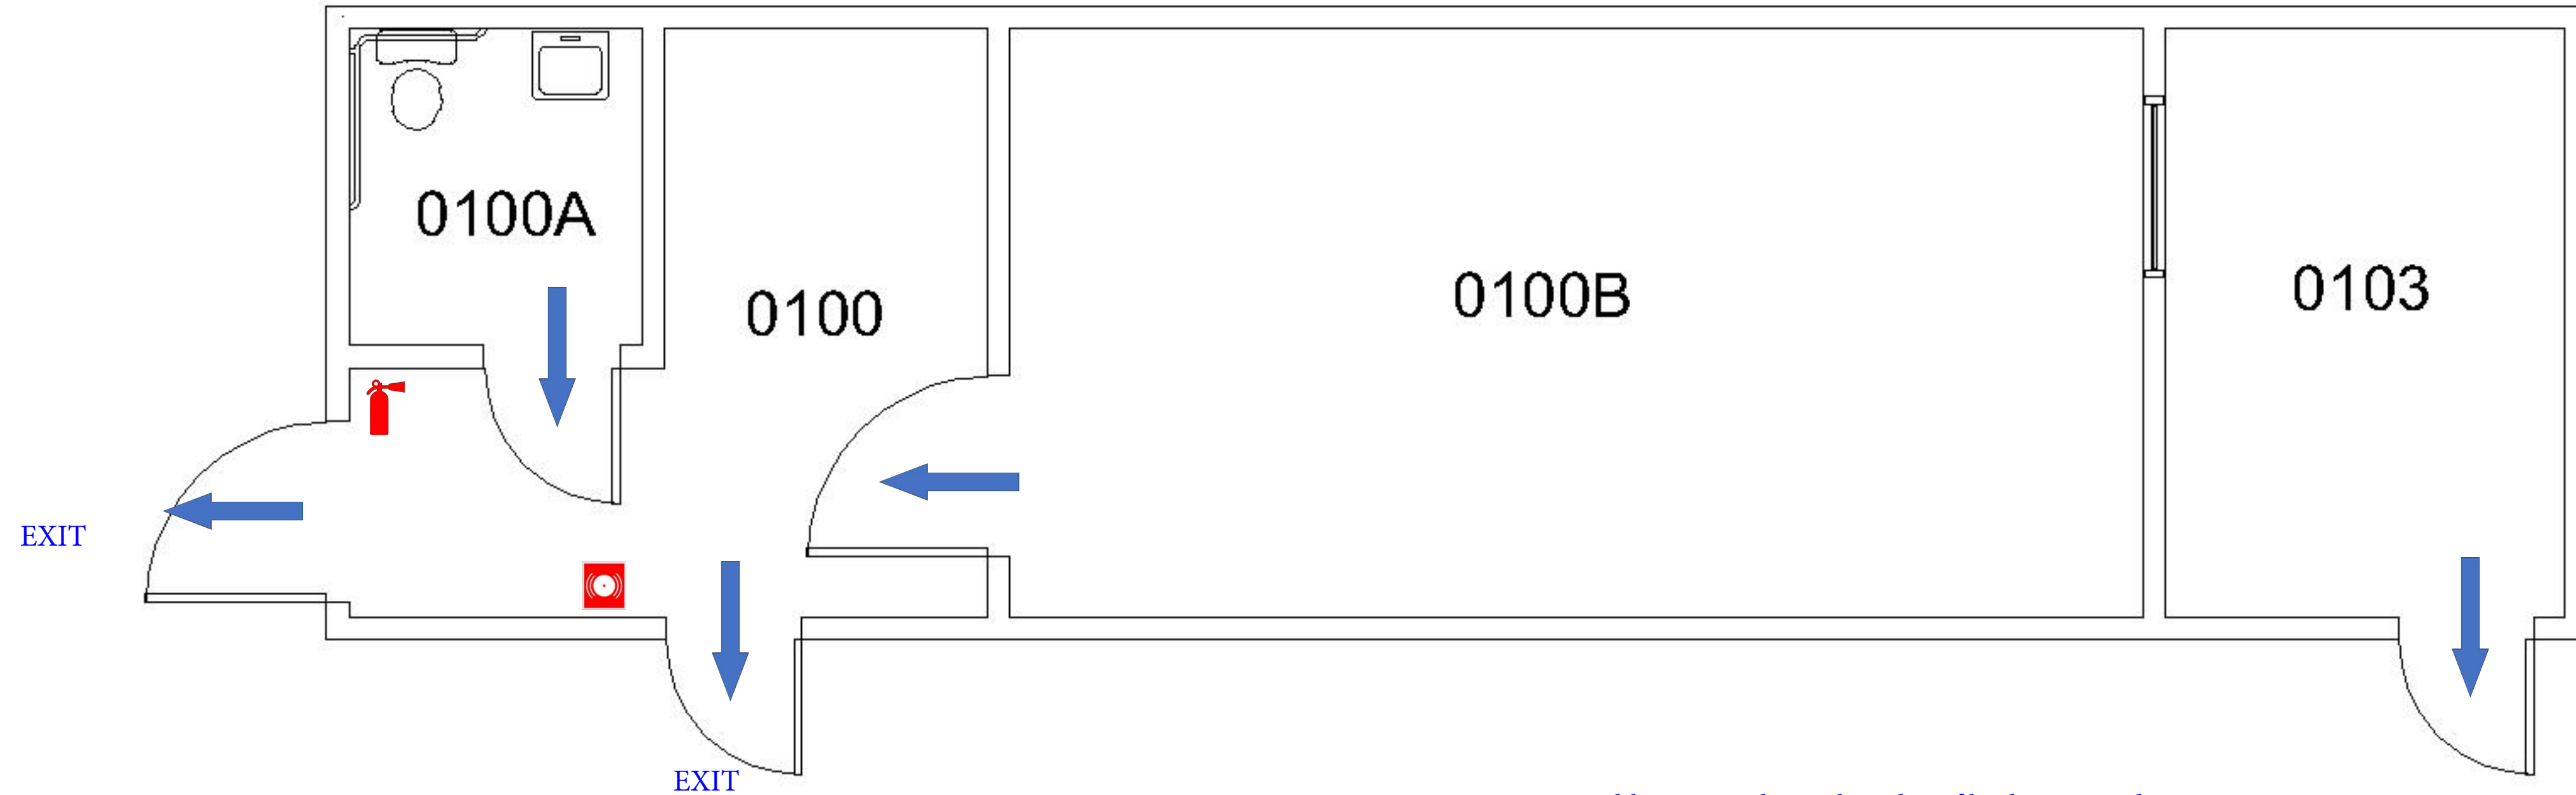

Evacuation Map for Skyra MRI Facility 1629 DaVinci Ct.

Assembly Area is the parking lot of both 1629 and 1633 DaVinci Ct. Buildings.
Note: Assemble far enough away from the building to avoid falling debris.