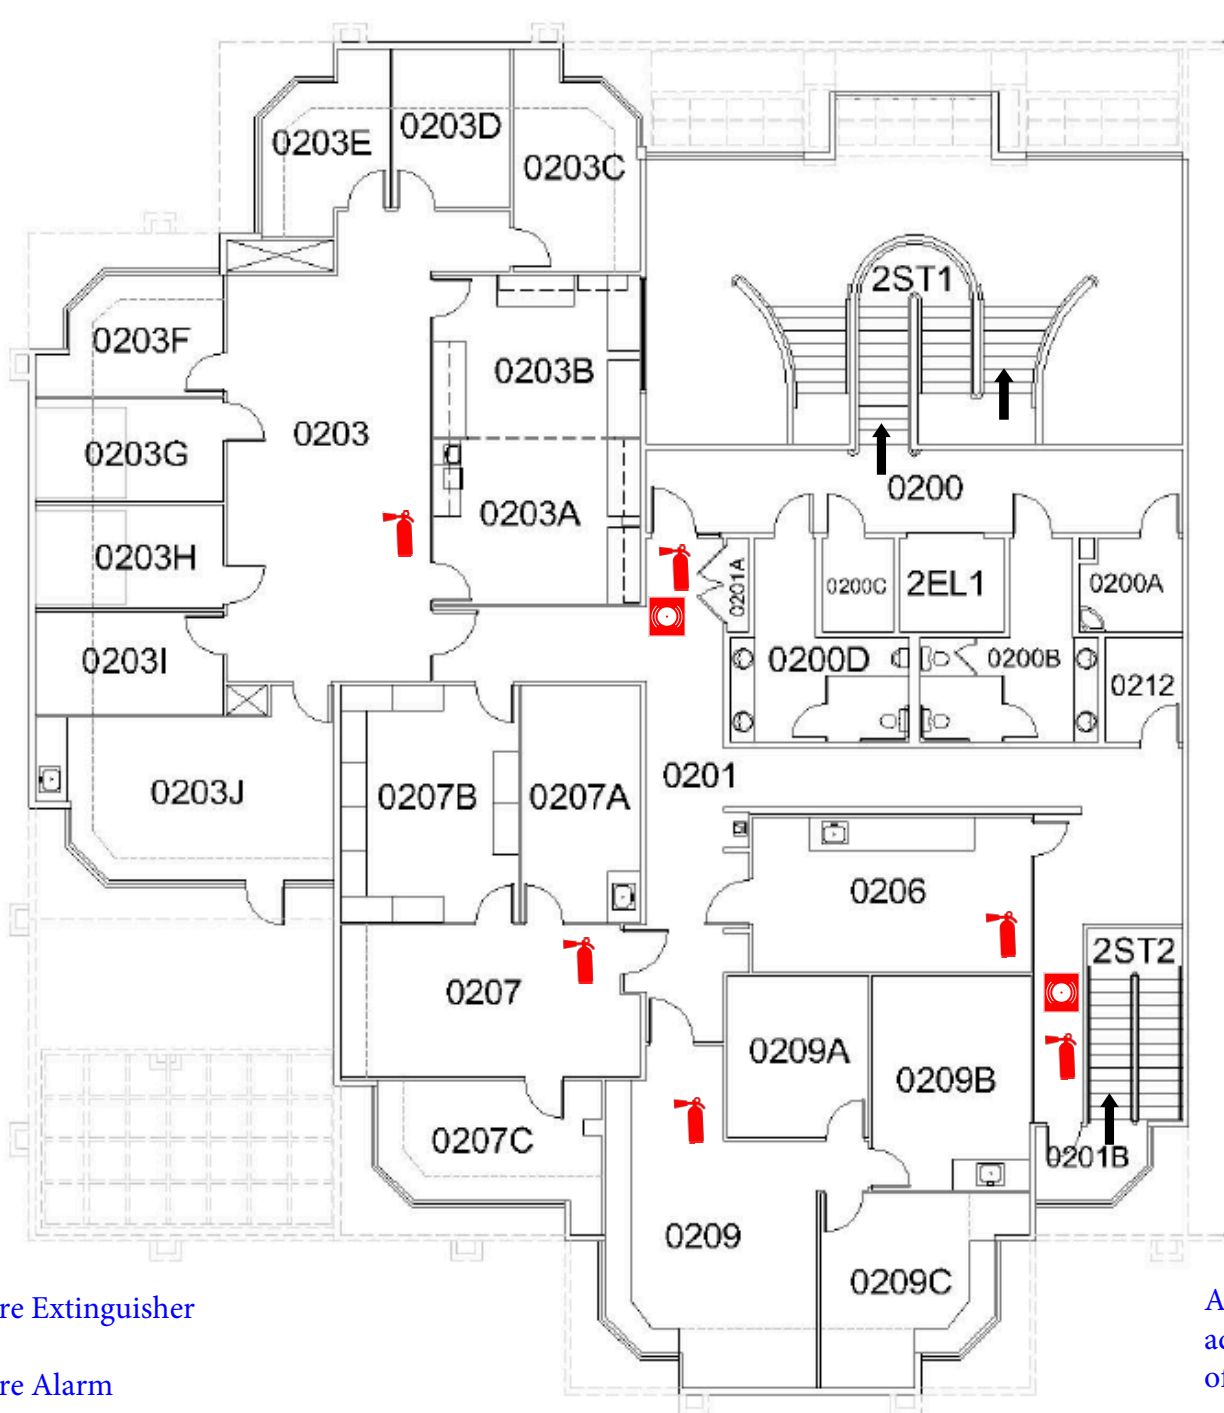

Evacuation Map
Center for Neuroscience
1544 Newton Ct. Second Floor

 Fire Extinguisher
 Fire Alarm

Assembly area is the field adjacent to the parking lot of 1544 Newton Court.