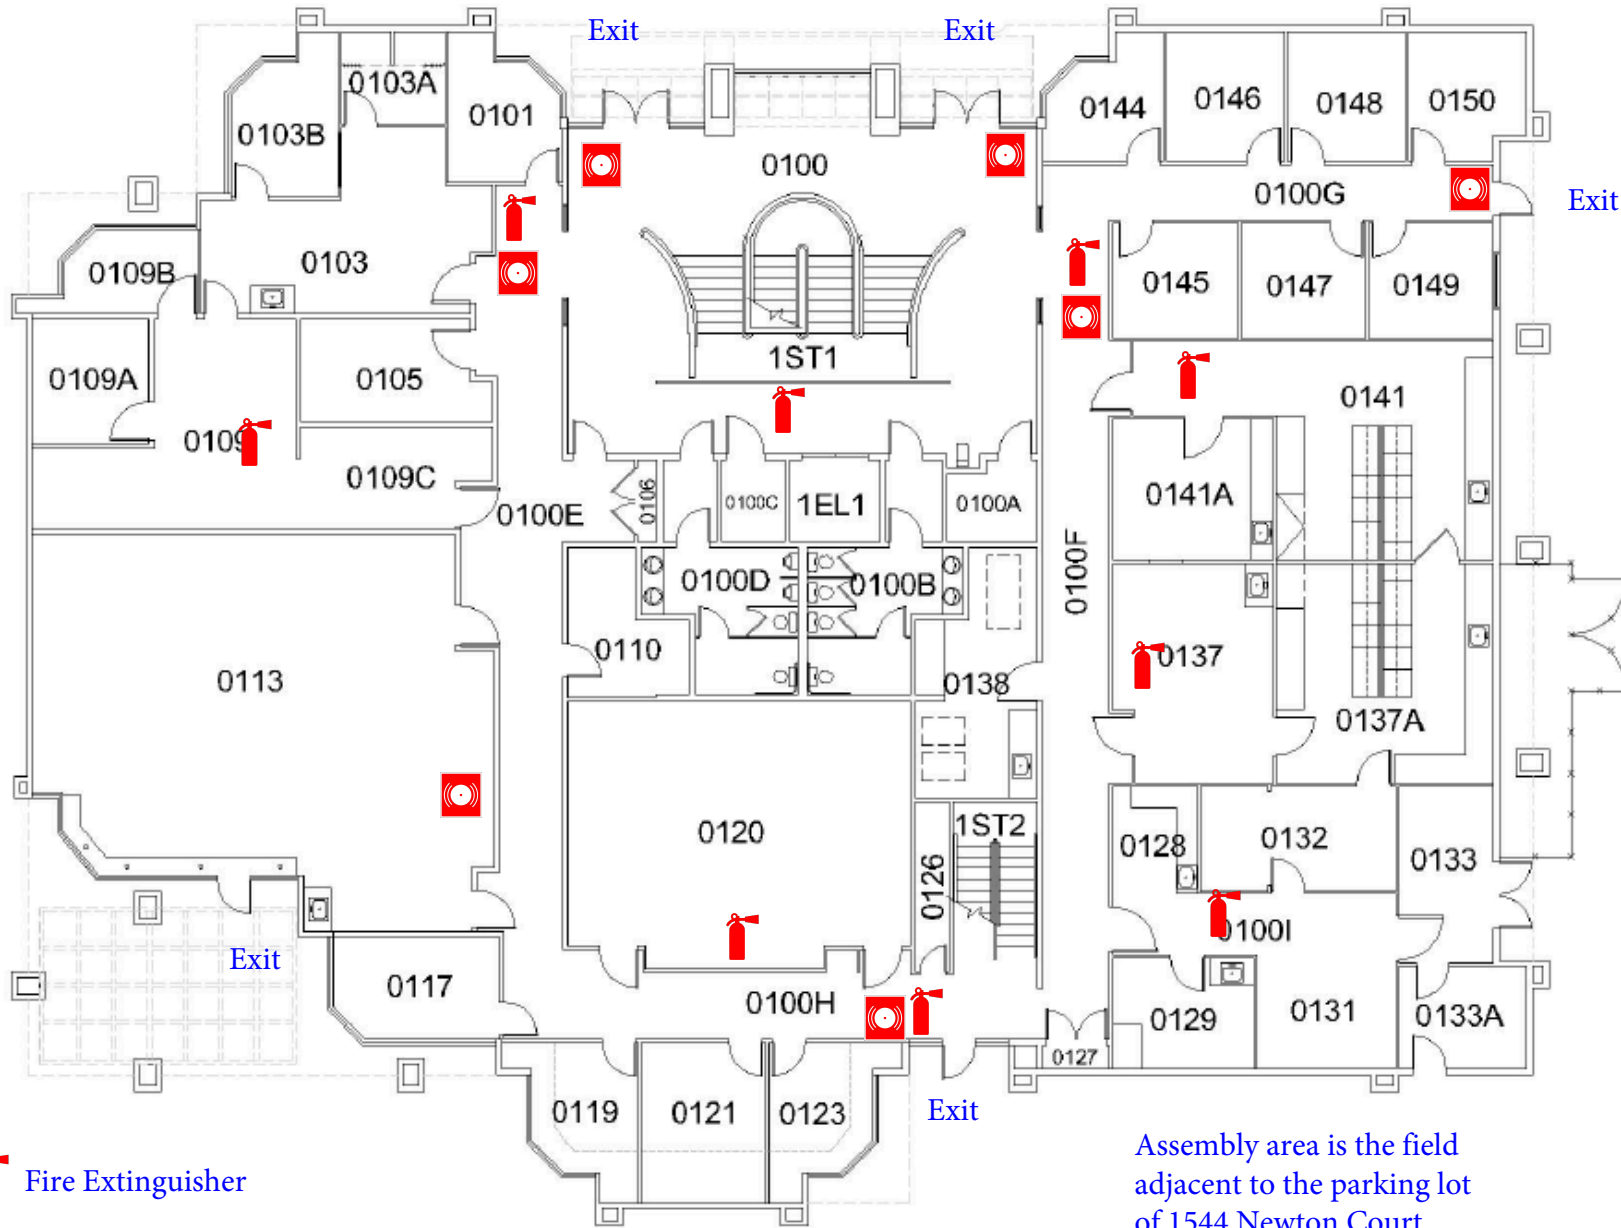

# Evacuation Map Center for Neuroscience 1544 Newton Ct.

-  Fire Extinguisher
-  Fire Alarm

Assembly area is the field adjacent to the parking lot of 1544 Newton Court.